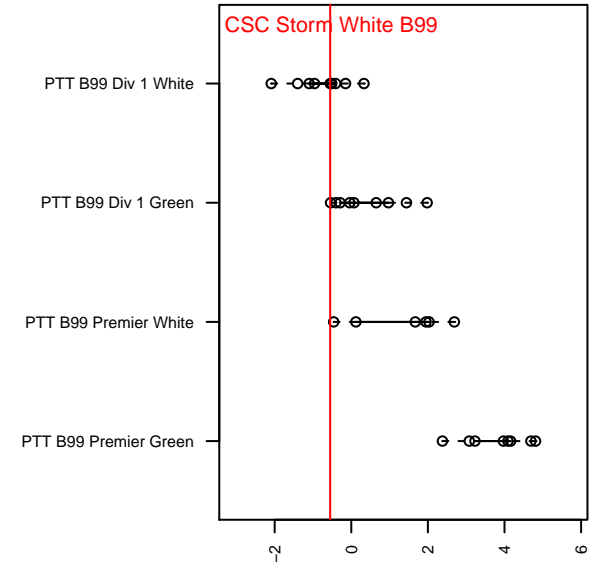

**attack and defense rating
relative to others at age
and all opponents in last 13 months**