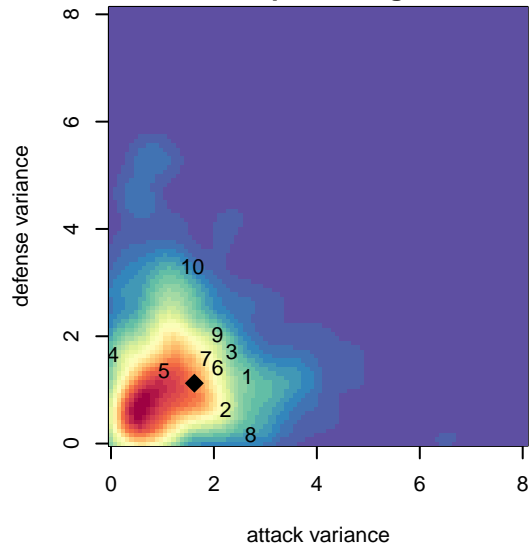

CSC Storm White B99

Corvallis SC Storm
Corvallis, OR
B99 total strength=1194
attack=3.78 defense=4.07
fall league = PTT B99 Div 1 White

alt names used:
Corvallis SC 99B White
Corvallis SC 99B White

Venues played:
2015 PTT B99 Division 1 White
2015 OYS Presidents Cup B99

CSC Storm White B99
Dots are actual minus expected GF (blue circles) and GA (red triangles).
Blue line is smoothed change in attack strength. Red is smoothed change in defense strength.

**attack and defense variance (black dot)
relative to other teams
and top 10 in region**